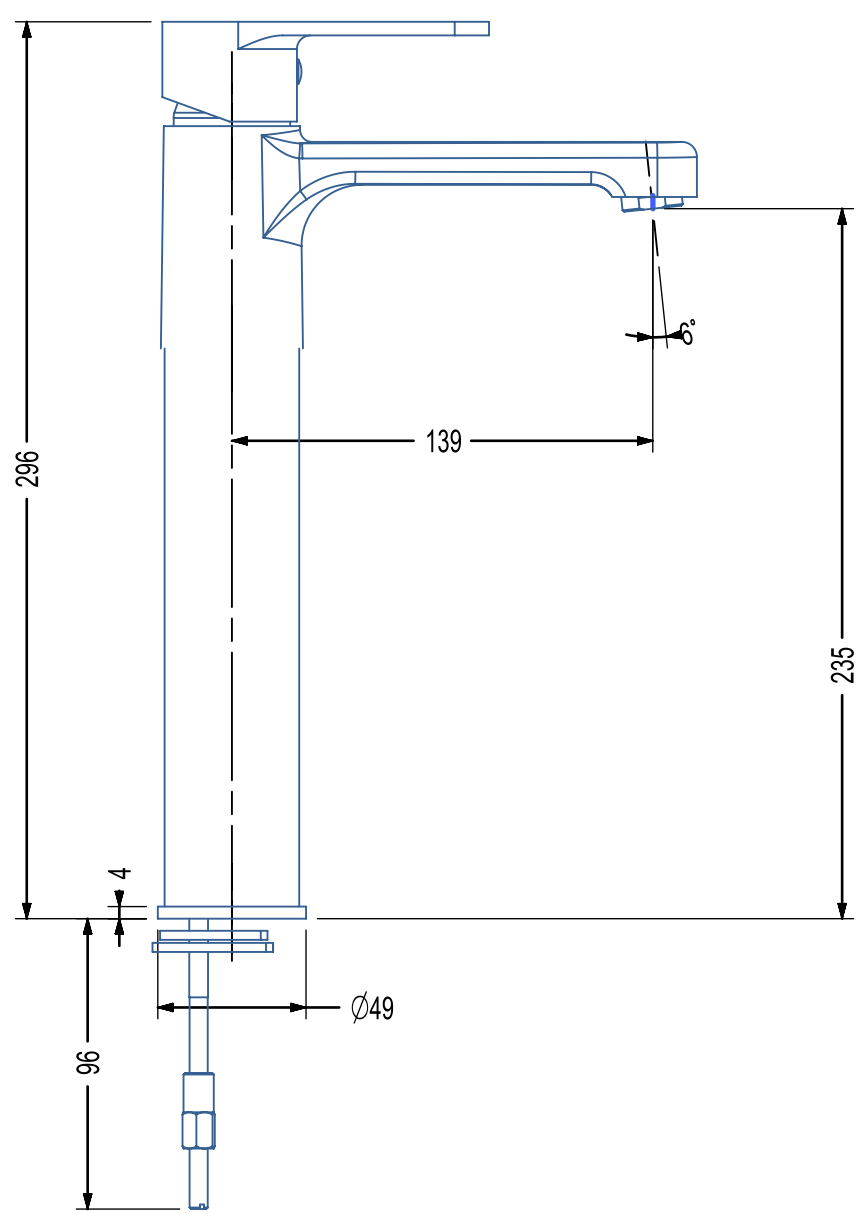

A

A

S/L Basin Mixer Tall - FVN102

1

2

3

4

5