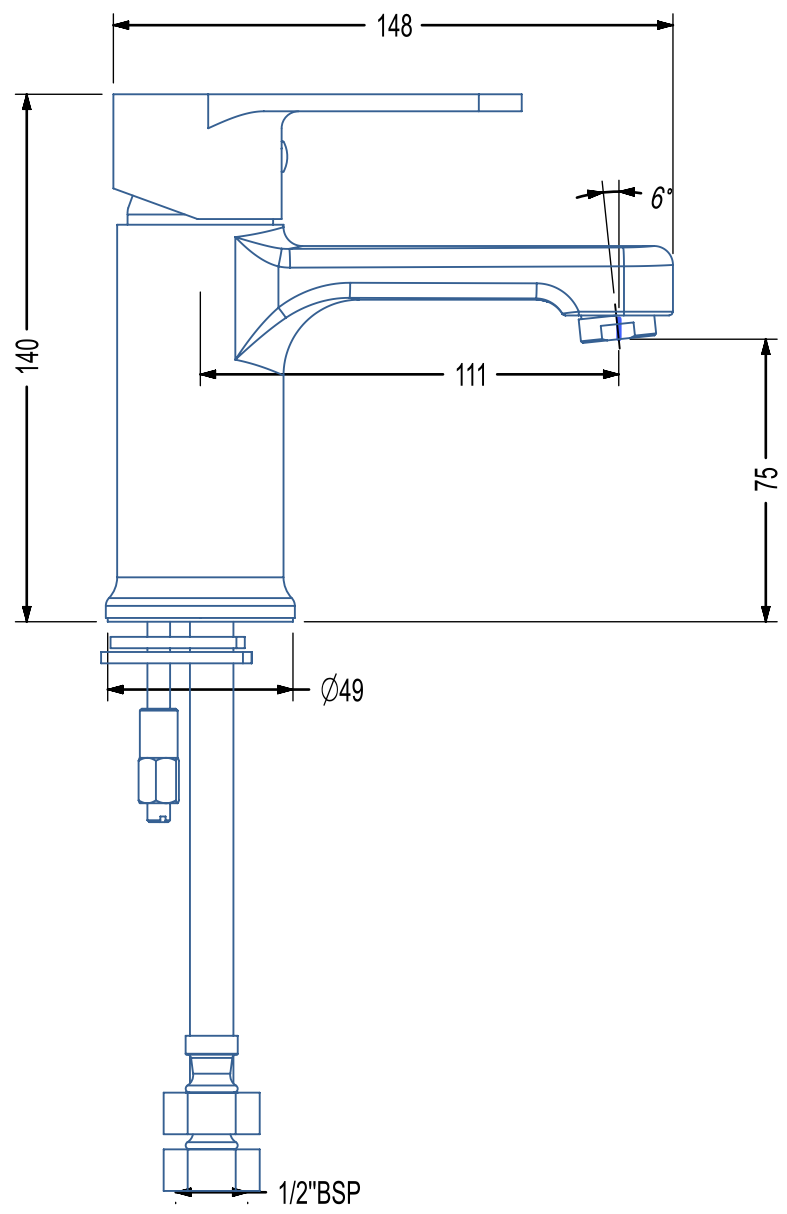

1 2 3 4 5 6

F
E
D
C
B
A

S/L BASIN MIXER W/O POP UP WASTE SYSTEM
WITH 450MM BRAIDED HOSE - FVN101

1 2 3 4 5 6