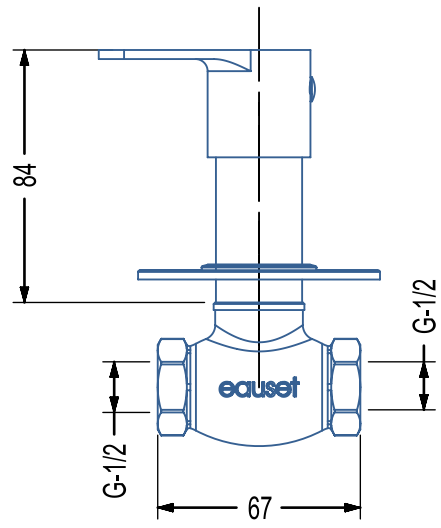

A

A

Concealed Stop Cock
15mm With Wall Flange -FVN071