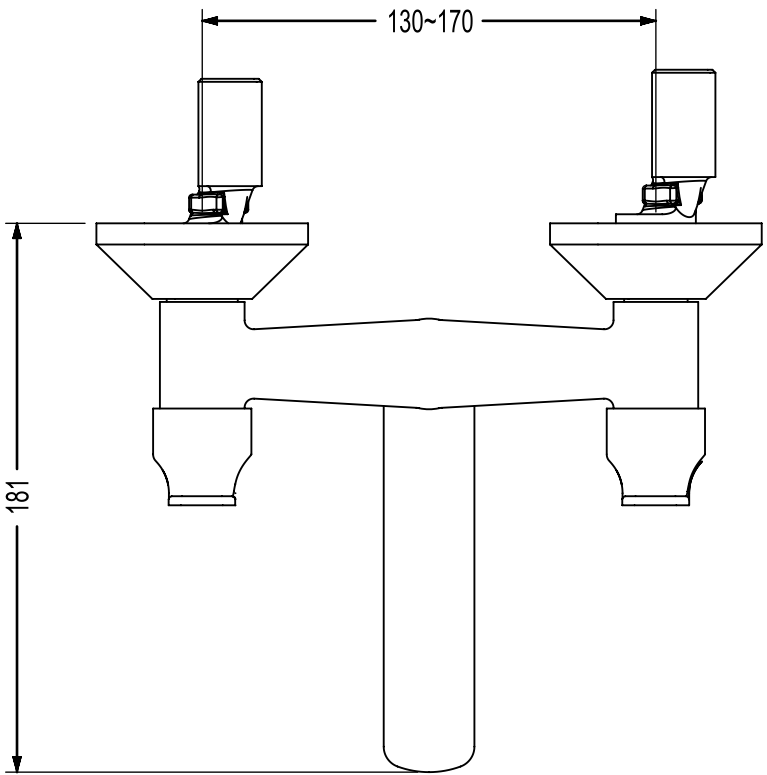

A

A

BATH MIXER NON TELEPHONIC WITH WALL FLANGE - FRV041

1

2

3

4

5