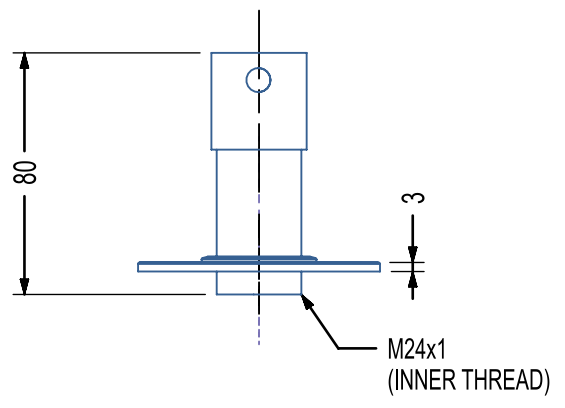

A

A

**Concealed stop cock Upper Trim
(15mm/20mm) FON080**