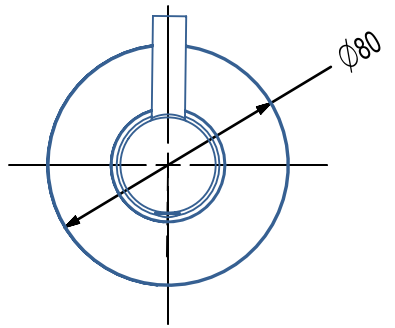

E

E

D

D

C

C

B

B

A

A

**Concealed stop cock Upper Trim
(15mm/20mm) FON080**